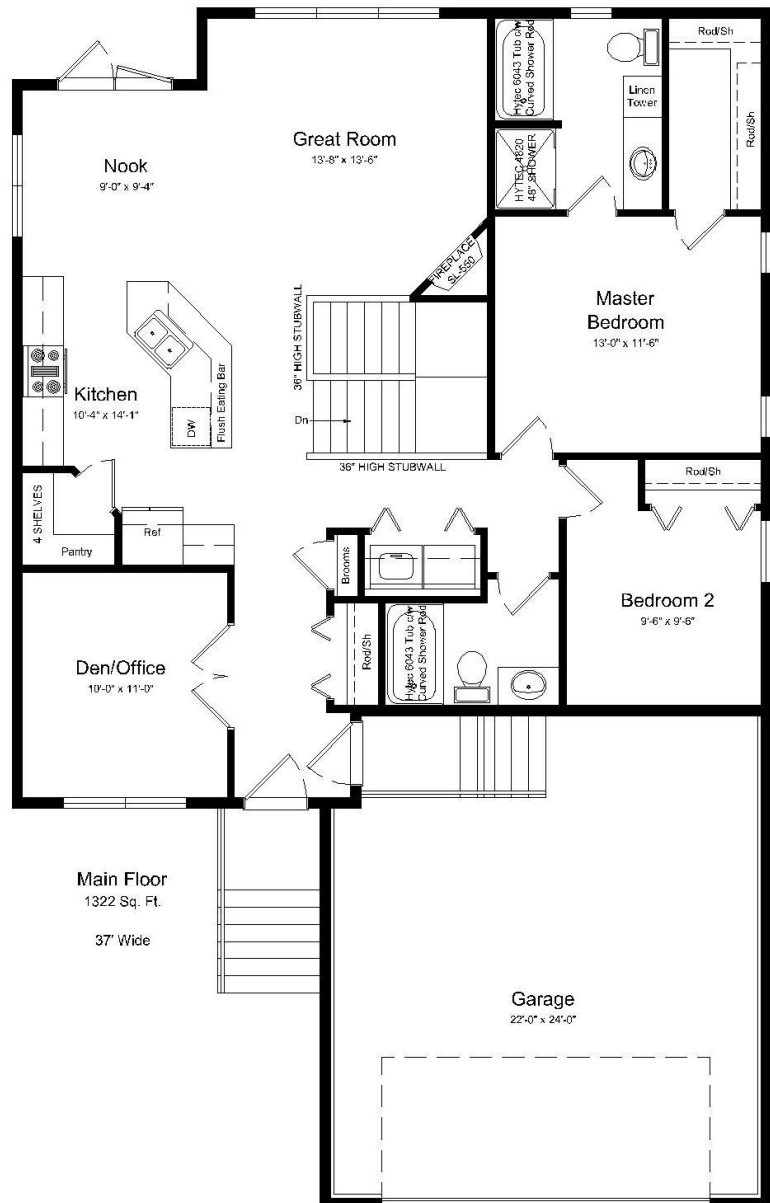

ARTISTIC REPRESENTATION

4677 HAMES CRESCENT – REGINA

1322 SQ. FT.
2 BEDROOMS + DEN
ISLAND KITCHEN
MAIN FLOOR LAUNDRY
STACKED STONE AND SIDING EXTERIOR

1. FOR MORE INFO

Century West Homes
Ph: 306.522.1062
www.centurywesthomes.com

4677 HAMES CRESCENT- REGINA

Included Upgrades:

- Stacked Stone to Exterior
- Central Air Conditioning
- Corner Fireplace Unit with Maple Shelf
- Granite Countertops In Kitchen
- Laminate Flooring in Kitchen & Dining Room
- Ceramic Tile in Foyer
- Frigidaire Appliance Package